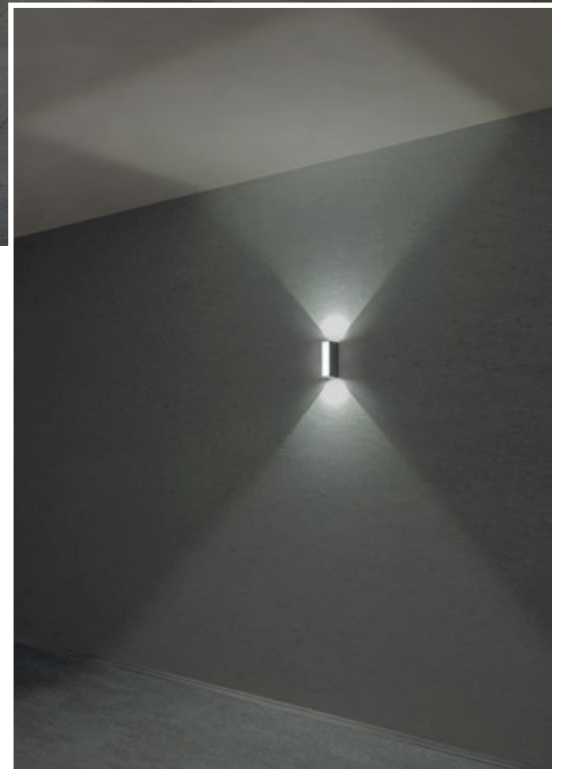

WALL LAMP • APLICĂ

Code Finishing

90113 ☐ Sand White

90114 ☒ Dark Grey

LED type	Input voltage	Power	Luminous Flux Source/system	CCT	CRI
SMD LED 2835, 54 pcs. + POWER LED CREE, 2 pcs.	220-240V	7,6W	800/583 lm	3000K	80